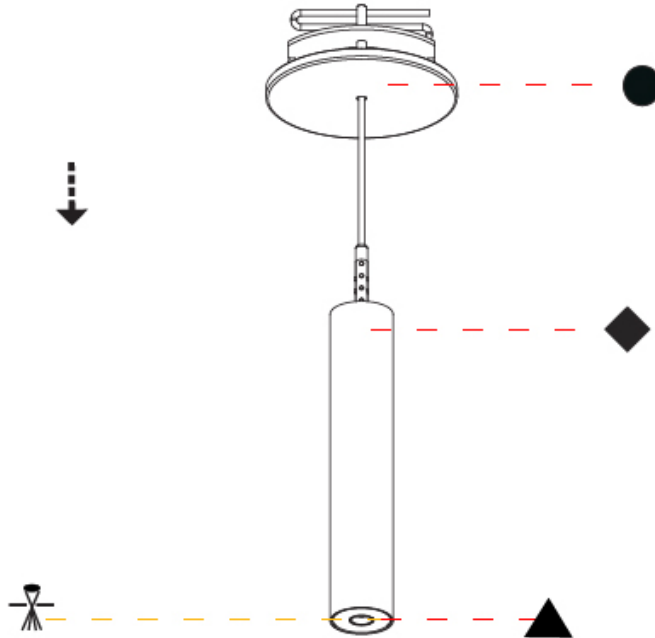

HANGOVER PLUG MONOPOINT RECESSED CANOPY SUSPENSION

A30839-

PROJECT _____

TYPE _____

SPECIFIER _____

QUANTITY _____

DATE _____

A