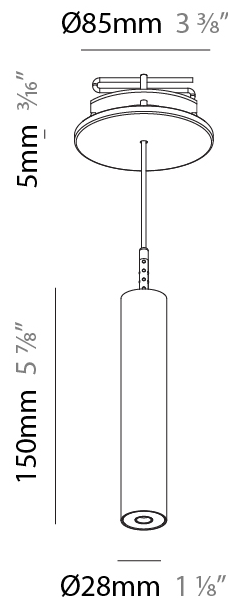

ELECTRICAL

Lamp Type: LED (Zhaga Standard)
Input Wattage (W): 6.6
Total Output Wattage (W): 6
Dimming: Tri-Mode (Non-Dimming and Phase Dimming (120Vac only) and 0-10V Dimming)
Driver Included: Yes
Driver Location: External
Driver Type: Constant Current - Universal
Driver Class: Class 2
Housing: ENCP3 w/Quick Connect
Input Voltage (V): 120 - 277
Constant Current (MA): 500

LED

Number of LEDs: 1
Color Temperature (°K): 2700 / 3000 / 4000
Max. Delivered Lumen (lm): 330 / 360 / 380
CRI: >90 CRI
Lamp Life (hrs): 50000
Upon Request: ***3500K available in minimum quantities (larger quantities upon request)

OPTICAL

Optic°: 24 / 32 / 34 / 55 / 58

RATINGS AND CERTIFICATIONS

Certified By: Certified for North American Standards
IP rating: IP20

Zaneen Group Inc. © 2024, T 1800-388-3382, F 416-247-9319, www.zaneen.com

Available for International specifications by adding 'INT' at the end of the existing Model #. For assistance on 'custom' specifications, contact zteam@zaneen.com. In a constant effort to supply the best product, we reserve the right to change specifications or materials without notice. The most recent specification sheets are found at zaneen.com